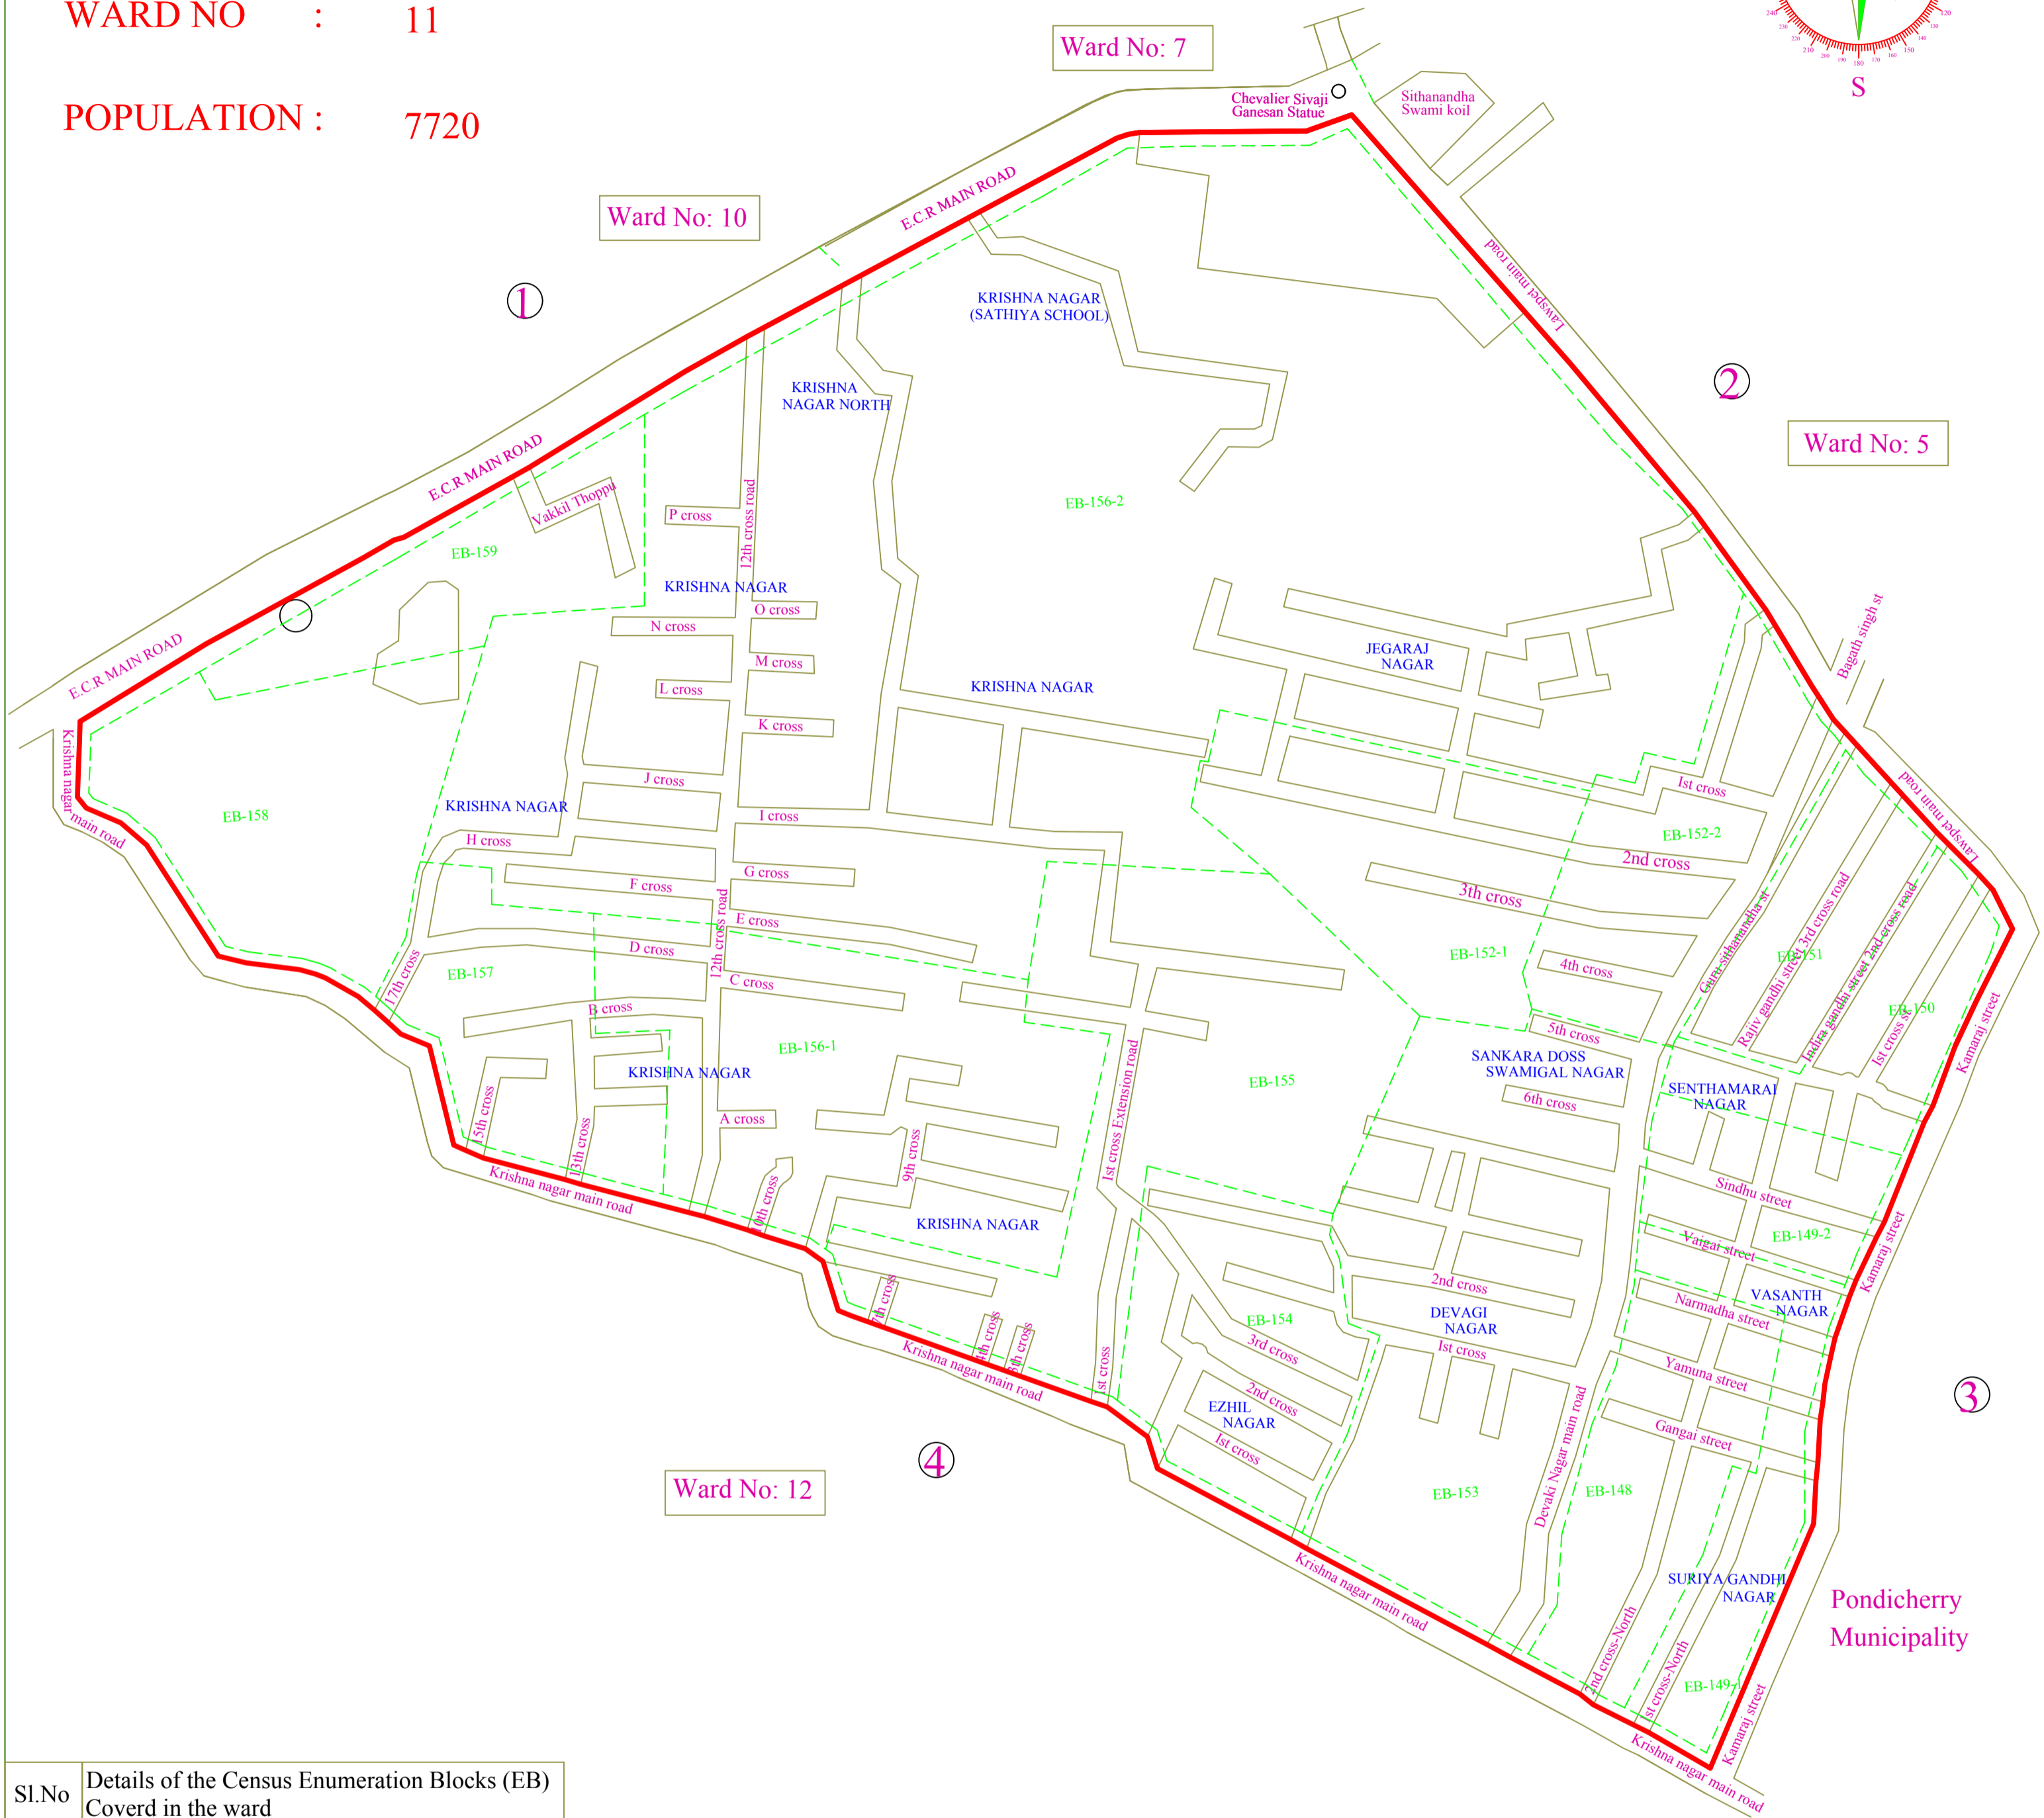

## Delimitation of Municipal Wards-2019

### Ward Map

WARD NAME : KRISHNA NAGAR

WARD NO : 11

POPULATION : 7720

N

Sl.No	Details of the Census Enumeration Blocks (EB) Covered in the ward		
	EB No	Population	Total Population
1	148	761	
2	149-1	512	
3	149-2	554	
4	150	793	
5	151	692	
6	152-1	344	
7	152-2	538	
8	153	727	
9	154	366	
10	155	406	
11	156-1	656	
12	156-2	477	
13	157	423	
14	158	398	
15	159	73	7720

#### LIST OF BOUNDARIES

Boundary No	Description of Boundaries	Direction in which Located
1	East Coast Road (Southern edge) From Krishna nagar main road to Lawspet Main Road .	North West
2	Lawspet Main Road (Western edge) From East Coast Road to Kamaraj street	North East
3	Kamaraj street (Western edge) From Lawspet Main Road to Krishna nagar main road.	South East
4	Krishna nagar main road (Northern edge) From Kamaraj street to ECR	South West